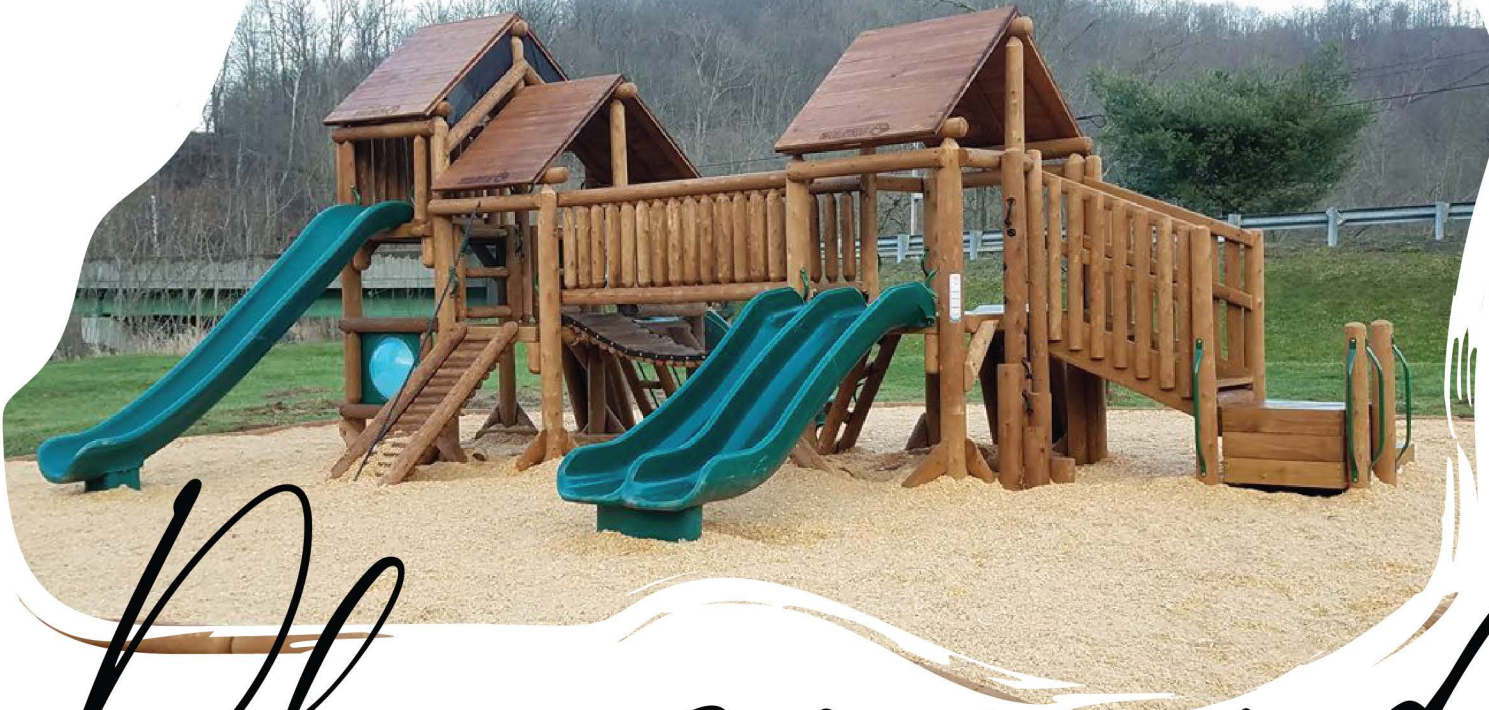

Seven Oaks
Classical School

Playground INITIATIVE

JOY & WONDER

The new Playgrounds at Seven Oaks

Seven Oaks plans to build two designated playgrounds, one for Kindergarten and one for 1st-8th grade, to provide a specialized space where students can connect, grow, learn, develop and be part of a group experience that is bigger than each child.

The goal of our new playgrounds is to encourage individual classmates to find joy and wonder while growing their creativity, using our holistically designed playground in a natural outdoor space.

Our teachers observe what research has shown: **play is a powerful learning mode.** Play supports cognitive, emotional, social and physical development that prepares Seven Oaks students to flourish in school and in life.

We invite you to support this exciting, new project.