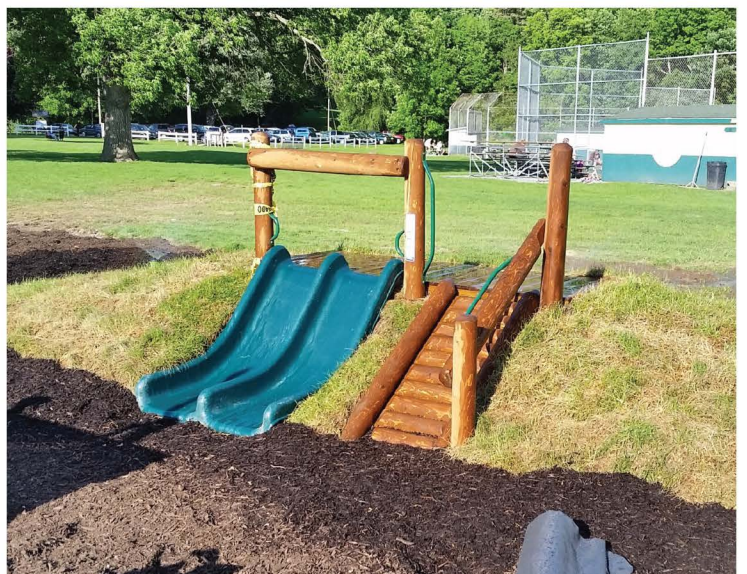

HILL SLIDE

Gently integrated into the natural landscape, a delightful slide structure graces the hillside, offering our Kindergarteners a thrilling yet safe adventure. With its gradual slope and smooth contours, the slide ensures a joyous descent for the little ones, fostering both excitement and confidence. This thoughtfully designed hillside slide creates a harmonious blend of outdoor play and exploration tailored to the unique needs of toddlers.

Total Sponsorship Cost: **$5,000**